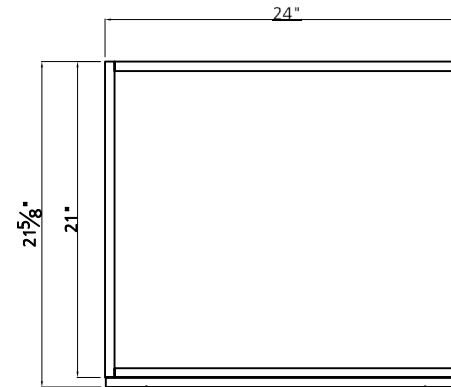

BRIGHTON COLLECTION

24"

SKU # 605-4604
24"W x 32"H x 18-3/4"D

24"

SKU # 605-4600
24"W x 32"H x 21-3/4"D

Product Specifications:

- 2 doors
- Available in dark chocolate
- Soft-close doors for smooth and quiet use
- Decorative arched toe-kick
- Trendy shaker styling is ideal for any décor
- Vanity top, hardware and faucet sold separately

* Please send the images of the sticker which is pasted behind the door for replacement part reference.

24" Brighton vanity base

Replacement parts:

1. Door
2. Non-functional drawer front
3. Toe-kick
4. Hinge (overlay)
5. Hinge fixing plate
6. Female assembly bracket (kick)
7. Male assembly bracket (kick)