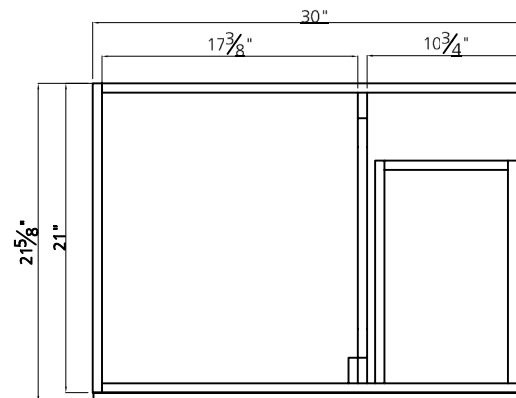

BRIGHTON COLLECTION

30"

SKU # 605-4605
30"W x 32"H x 18-3/4"D

30"

SKU # 605-4601
30"W x 32"H x 21-3/4"D

Product Specifications:

- 1 door with 2 drawers (right)
- Available in dark chocolate
- Soft-close door and drawers for smooth and quiet use
- Decorative arched toe-kick
- Trendy shaker styling is ideal for any décor
- Vanity top, hardware and faucet sold separately

* Please send the images of the sticker which is pasted behind the door for replacement part reference.

30" Brighton vanity base

Replacement parts:

1. Door
2. Drawer front
3. Non-functional drawer front
4. Toe-kick
5. Hinge (overlay)
6. Hinge fixing plate
7. Drawer slides
8. Female assembly bracket (kick)
9. Male assembly bracket (kick)