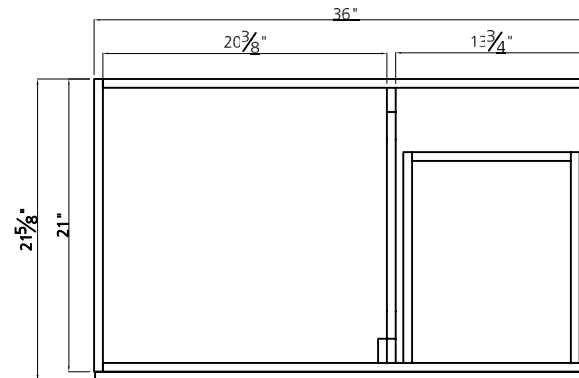

BRIGHTON COLLECTION

36"

SKU # 605-4608
36"W x 32"H x 18-3/4"D

36"

SKU # 605-4602
36"W x 32"H x 21-3/4"D

Product Specifications:

- 1 door with 2 drawers (right)
- Available in dark chocolate
- Soft-close door and drawers for smooth and quiet use
- Decorative arched toe-kick
- Trendy shaker styling is ideal for any décor
- Vanity top, hardware and faucet sold separately

* Please send the images of the sticker which is pasted behind the door for replacement part reference.

36" Brighton vanity base

Replacement parts:

1. Door
2. Drawer front
3. Non-functional drawer front
4. Toe-kick
5. Hinge (overlay)
6. Hinge fixing plate
7. Drawer slides
8. Female assembly bracket (kick)
9. Male assembly bracket (kick)