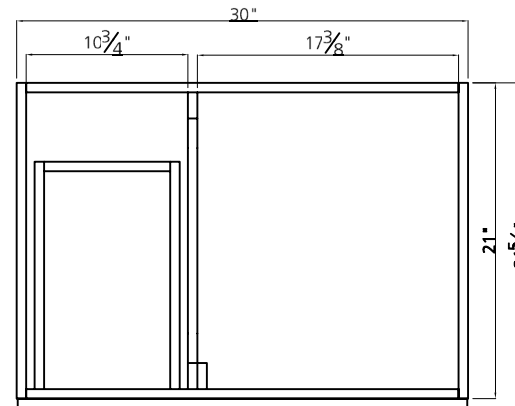

# BRIGHTON COLLECTION

30"

SKU # 605-4606  
30"W x 32"H x 18-3/4"D

30"

SKU # 605-4607  
30"W x 32"H x 21-3/4"D

## Product Specifications:

- 1 door with 2 drawers (left)
- Available in dark chocolate
- Soft-close door and drawers for smooth and quiet use
- Decorative arched toe-kick
- Trendy shaker styling is ideal for any décor
- Vanity top, hardware and faucet sold separately

\* Please send the images of the sticker which is pasted behind the door for replacement part reference.

30" Brighton vanity base