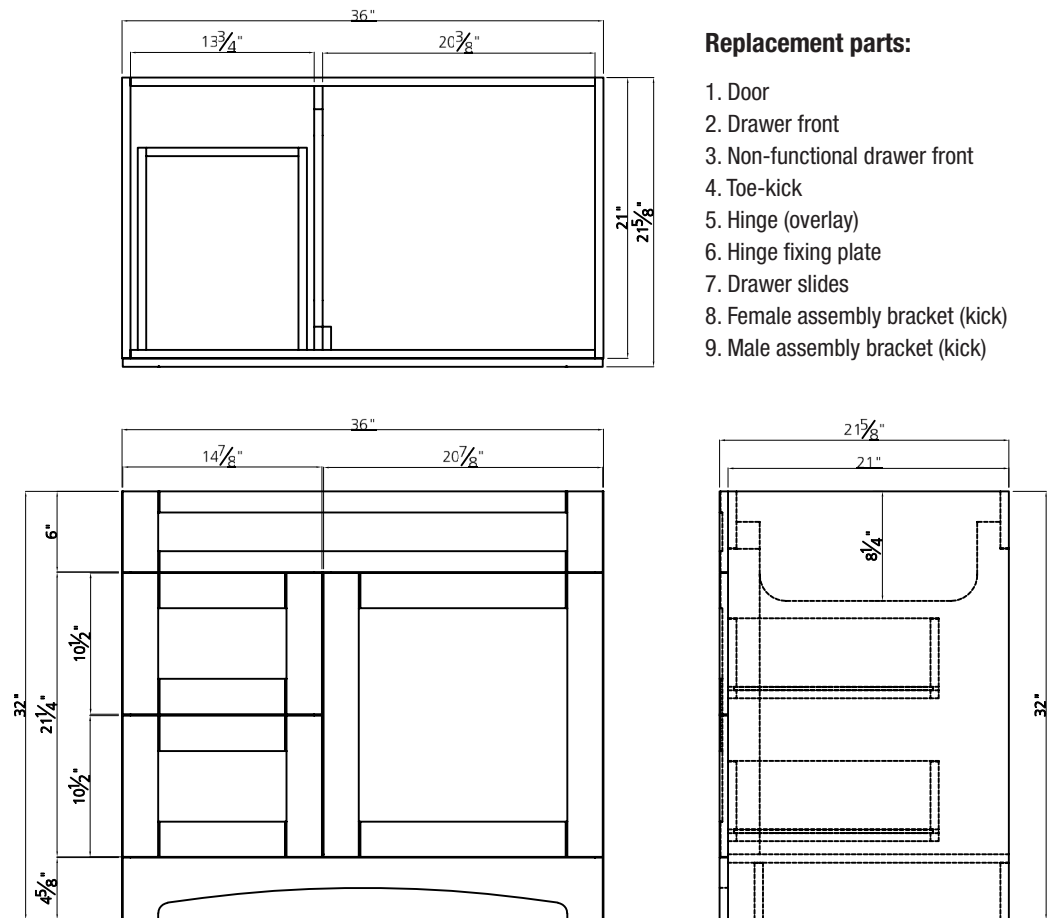

BRIGHTON COLLECTION

36"

SKU # 605-4609
36"W x 32"H x 18-3/4"D

36"

SKU # 605-4610
36"W x 32"H x 21-3/4"D

Product Specifications:

- 1 door with 2 drawers (left)
- Available in dark chocolate
- Soft-close door and drawers for smooth and quiet use
- Decorative arched toe-kick
- Trendy shaker styling is ideal for any décor
- Vanity top, hardware and faucet sold separately

* Please send the images of the sticker which is pasted behind the door for replacement part reference.

36" Brighton vanity base

Replacement parts:

1. Door
2. Drawer front
3. Non-functional drawer front
4. Toe-kick
5. Hinge (overlay)
6. Hinge fixing plate
7. Drawer slides
8. Female assembly bracket (kick)
9. Male assembly bracket (kick)