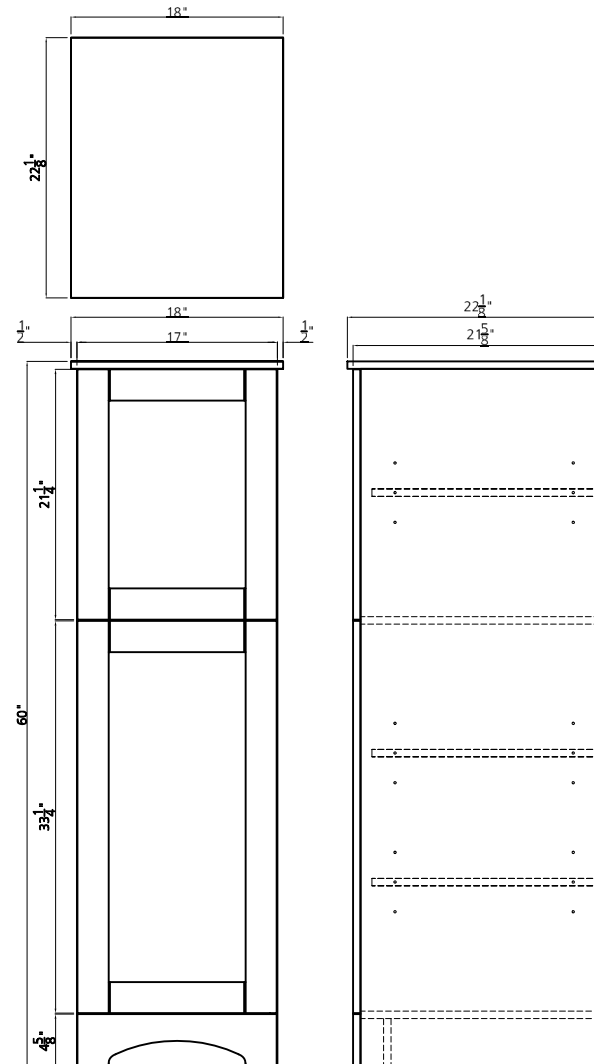

BRIGHTON COLLECTION

18" LINEN CABINET

SKU # 605-4614
18"W x 60"H x 19-1/8"D

18" LINEN CABINET

SKU # 605-4615
18"W x 60"H x 22-1/16"D

Product Specifications:

- 2 doors with 1 fixed shelf and 3 adjustable shelves
- Available in dark chocolate
- Soft-close doors for smooth and quiet use
- Decorative arched toe-kick
- Trendy shaker styling is ideal for any décor
- Hardware and accessories sold separately

* Please send the images of the sticker which is pasted behind the door for replacement part reference.

18" Brighton linen cabinet

Replacement parts:

1. Top door
2. Bottom door
3. Top panel
4. Toe-kick
5. Adjustable shelf
6. Shelf support
7. Hinge (overlay)
8. Hinge fixing plate
9. Female assembly bracket (kick)
10. Male assembly bracket (kick)