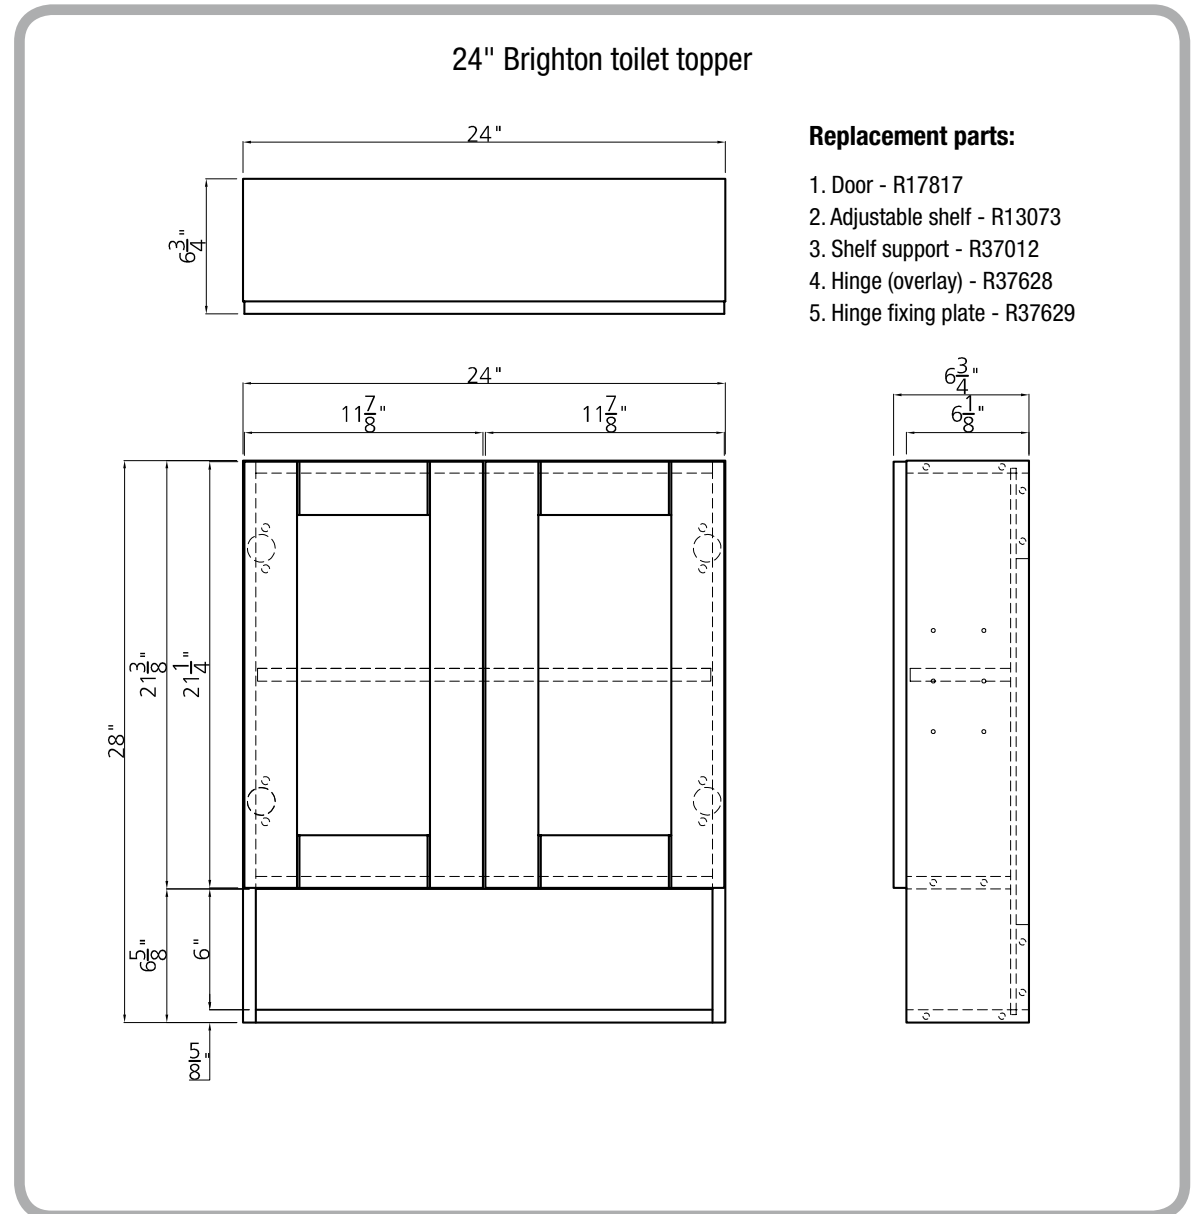

## 24" TOILET TOPPER

SKU # 677-1006  
**24"W X 28"H X 6-3/4"D**

### Product Specifications:

- 2 doors, 1 adjustable interior shelf and 1 open shelf
- Surface-mount
- On-trend dark chocolate finish with stylish door profile coordinates with any décor
- Soft-close doors for smooth and quiet use