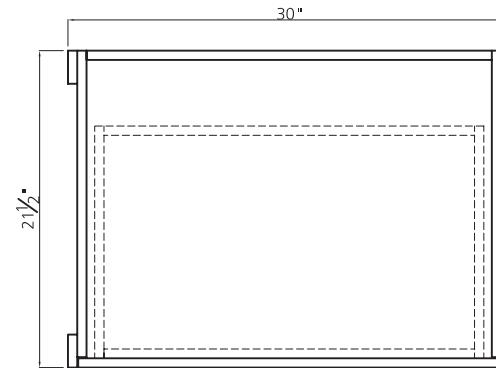

# CRAVEN COLLECTION

30"

SKU # 605-4688

**30"W X 34-1/2"H X 18-3/4"D**

30"

SKU # 605-4681

**30"W X 34-1/2"H X 21-1/2"D**

## Product Dimensions

30"W X 34-1/2"H X 18-3/4"D

30"W X 34-1/2"H X 21-1/2"D

30" Craven vanity base