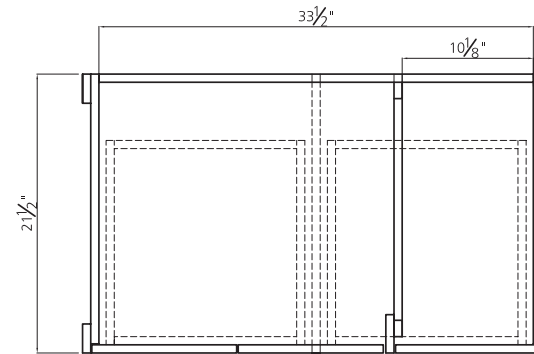

CRAVEN COLLECTION

36"

SKU # 605-4689

36"W X 34-1/2"H X 18-3/4"D

36"

SKU # 605-4682

36"W X 34-1/2"H X 21-1/2"D

Product Specifications:

Product Dimensions

36"W X 34-1/2"H X 18-3/4"D

36"W X 34-1/2"H X 21-1/2"D

36" Craven vanity base

Replacement parts:

1. Left door - R17824
2. Right door - R17825
3. Drawer front - R17842
4. Kick - R17843
5. Hinge (overlay) - R37628
6. Hinge (inlay) - R37639
7. Hinge fixing plate - R37629
8. Female assembly bracket (kick) - R37614
9. Male assembly bracket (kick) - R37615
10. Handle (door) - 36151 - R31130
11. Handle (drawer) - 36152 - R31131
12. M4 x 16mm ms pan head screw - (door) - R31132
13. M4 x 32mm ms pan head screw - (drawer) - R31134