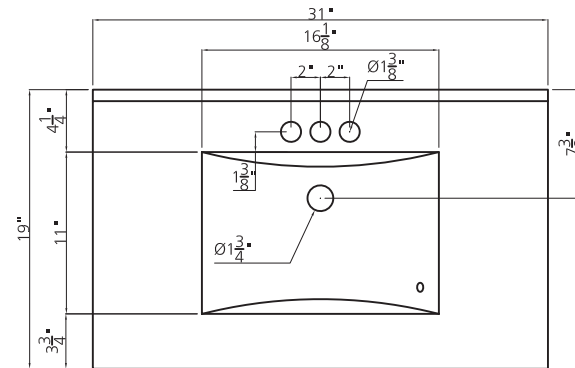

ESSEX COLLECTION

31"

SKU # 605-4764
31"W X 33"H X 19"D

Product Specifications:

- 2 doors
- Available in dark chocolate
- Soft-close doors for smooth and quiet use
- Contemporary brushed nickel hardware included
- Easy to clean white cultured marble vanity top with overflow, integrated wave bowl and backsplash included
- Vanity top set for a 4 inch on-center faucet (faucet sold separately)
- Modern design is ideal for contemporary and transitional décors

Product Dimensions

31"W X 33"H X 19"D

31" Essex vanity base

Replacement parts:

1. Left door - R17872
2. Right door - R17873
3. Non-functional drawer front - R17874
4. Toe-kick - R17875
5. Hinge (overlay) - R37628
6. Hinge fixing plate - R37629
7. Knob - R31091
8. Sink (culture marble) - R88027
9. Female assembly bracket (kick) - R37614
10. Male assembly bracket (kick) - R37615