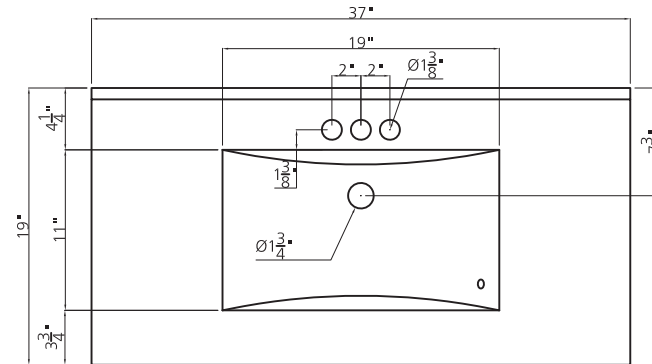

ESSEX COLLECTION

37"

SKU # 605-4739
37"W X 33"H X 19"D

Product Specifications:

- 3 doors
- Available in dark chocolate
- Soft-close doors for smooth and quiet use
- Contemporary brushed nickel hardware included
- Easy to clean white cultured marble vanity top with overflow, integrated wave bowl and backsplash included
- Vanity top set for a 4 inch on-center faucet (faucet sold separately)
- Modern design is ideal for contemporary and transitional décors

Product Dimensions

37"W X 33"H X 19"D

37" Essex vanity base

Replacement parts:

1. Left door - R17868
2. Right door - R17869
3. Non-functional drawer front - R17876
4. Toe-kick - R17877
5. Hinge (overlay) - R37628
6. Hinge fixing plate - R37629
7. Knob - R31091
8. Sink (culture marble) - R88028
9. Female assembly bracket (kick) - R37614
10. Male assembly bracket (kick) - R37615