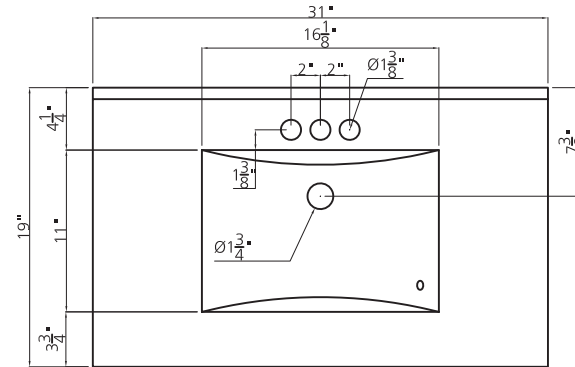

# ESSEX COLLECTION

31"

SKU # 605-4742  
31"W X 33"H X 19"D

## Product Specifications:

- 2 doors
- Available in gray
- Soft-close doors for smooth and quiet use
- Contemporary brushed nickel hardware included
- Easy to clean white cultured marble vanity top with overflow, integrated wave bowl and backsplash included
- Vanity top set for a 4 inch on-center faucet (faucet sold separately)
- Modern design is ideal for contemporary and transitional décors

## Product Dimensions

31"W X 33"H X 19"D

31" Essex vanity base