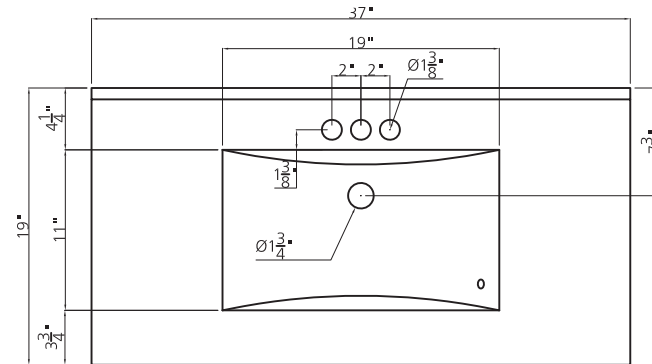

ESSEX COLLECTION

37"

SKU # 605-4743
37"W X 33"H X 19"D

Product Specifications:

- 3 doors
- Available in gray
- Soft-close doors for smooth and quiet use
- Contemporary brushed nickel hardware included
- Easy to clean white cultured marble vanity top with overflow, integrated wave bowl and backsplash included
- Vanity top set for a 4 inch on-center faucet (faucet sold separately)
- Modern design is ideal for contemporary and transitional décors

Product Dimensions

37"W X 33"H X 19"D

37" Essex vanity base

Replacement parts:

1. Left door - R17893
2. Right door - R17894
3. Non-functional drawer front - R17901
4. Toe-kick - R17902
5. Hinge (overlay) - R37628
6. Hinge fixing plate - R37629
7. Knob - R31091
8. Sink (culture marble) - R88028
9. Female assembly bracket (kick) - R37614
10. Male assembly bracket (kick) - R37615