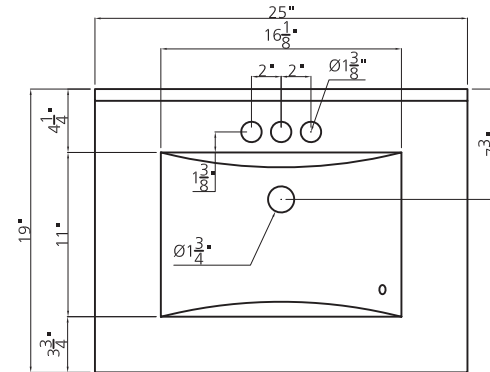

ESSEX COLLECTION

25"

SKU # 605-9096
25"W X 33"H X 19"D

Product Specifications:

- 2 doors
- Available in dark chocolate
- Soft-close doors for smooth and quiet use
- Contemporary brushed nickel hardware included
- Easy to clean white cultured marble vanity top with overflow, integrated wave bowl and backsplash included
- Vanity top set for a 4 inch on-center faucet (faucet sold separately)
- Modern design is ideal for contemporary and transitional décors

Product Dimensions

25"W X 33"H X 19"D

25" Essex vanity base

Replacement parts:

1. Left door - R17868
2. Right door - R17869
3. Non-functional drawer front - R17870
4. Toe-kick - R17871
5. Hinge (overlay) - R37628
6. Hinge fixing plate - R37629
7. Knob - R31091
8. Sink (culture marble) - R88026