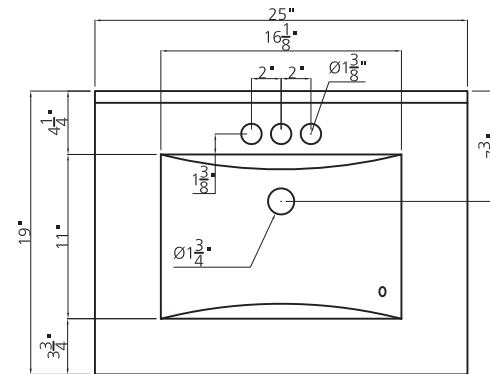

ESSEX COLLECTION

25"

SKU # 605-4767
25"W X 33"H X 19"D

Product Specifications:

- 2 doors
- Available in gray
- Soft-close doors for smooth and quiet use
- Contemporary brushed nickel hardware included
- Easy to clean white cultured marble vanity top with overflow, integrated wave bowl and backsplash included
- Vanity top set for a 4 inch on-center faucet (faucet sold separately)
- Modern design is ideal for contemporary and transitional décors

Product Dimensions

25"W X 33"H X 19"D

25" Essex vanity base

Replacement parts:

1. Left door - R17893
2. Right door - R17894
3. Non-functional drawer front - R17895
4. Toe-kick - R17896
5. Hinge (overlay) - R37628
6. Hinge fixing plate - R37629
7. Knob - R31091
8. Sink (culture marble) - R88026