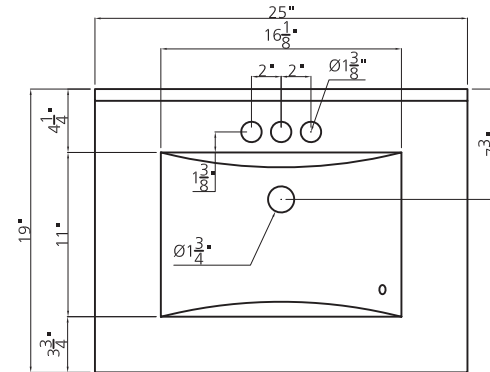

ESSEX COLLECTION

25"

SKU # 605-4766
25"W X 33"H X 19"D

Product Specifications:

- 2 doors
- Available in matte white
- Soft-close doors for smooth and quiet use
- Contemporary brushed nickel hardware included
- Easy to clean white cultured marble vanity top with overflow, integrated wave bowl and backsplash included
- Vanity top set for a 4 inch on-center faucet (faucet sold separately)
- Modern design is ideal for contemporary and transitional décors

Product Dimensions

25"W X 33"H X 19"D

25" Essex vanity base

Replacement parts:

1. Left door - R17907
2. Right door - R17908
3. Non-functional drawer front - R17909
4. Toe-kick - R17910
5. Hinge (overlay) - R37628
6. Hinge fixing plate - R37629
7. Knob - R31091
8. Sink (culture marble) - R88026