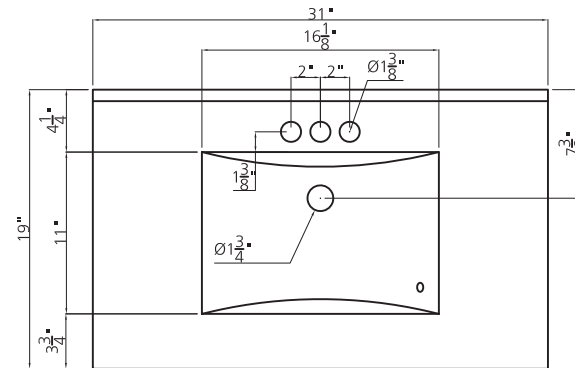

ESSEX COLLECTION

31"

SKU # 605-4765
31"W X 33"H X 19"D

Product Specifications:

- 2 doors
- Available in matte white
- Soft-close doors for smooth and quiet use
- Contemporary brushed nickel hardware included
- Easy to clean white cultured marble vanity top with overflow, integrated wave bowl and backsplash included
- Vanity top set for a 4 inch on-center faucet (faucet sold separately)
- Modern design is ideal for contemporary and transitional décors

Product Dimensions

31"W X 33"H X 19"D

31" Essex vanity base

Replacement parts:

1. Left door - R17911
2. Right door - R17912
3. Non-functional drawer front - R17913
4. Toe-kick - R17914
5. Hinge (overlay) - R37628
6. Hinge fixing plate - R37629
7. Knob - R31091
8. Sink (culture marble) - R88027
9. Female assembly bracket (kick) - R37614
10. Male assembly bracket (kick) - R37615