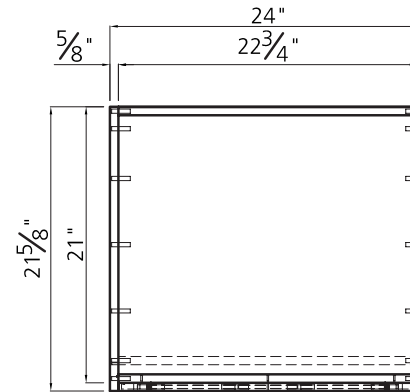

HAVERHILL COLLECTION

24"

SKU # 605-4523

24"W X 34"H X 21-5/8"D

Product Specifications:

- 2 doors
- Vintage oak finish
- A shaker-style door design that's always in style
- Soft-close doors for smooth and quiet use
- Vanity top, hardware, faucet and drain not included

24" Haverhill vanity base

Replacement parts:

1. 24" HAVERHILL L&R DOOR _ VINTAGE OAK _ MDF - R25734
2. 24" HAVERHILL DUMMY TOP RAIL_ VINTAGE OAK _MDF - R25735
3. HINGE - R31449
4. MOUNTING PLATE - R31450
5. MALE ASSEMBLY BRACKET - R37614
6. FEMALE ASSEMBLY BRACKET - R37615
7. PAN HEAD SIZE 4 X 16 WITH EXTENDED PITCH - R31206
8. DOOR STOPPER PLASTIC - R31487