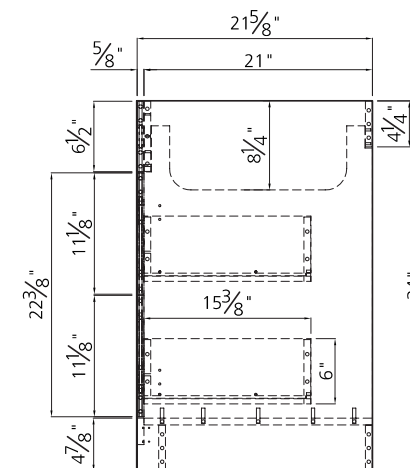

HAVERHILL COLLECTION

30"

SKU # 605-4524
30"W X 34"H X 21-5/8"D

Product Specifications:

- 1 door & 2 drawers
- Vintage oak finish
- A shaker-style door design that's always in style
- Soft-close doors and drawers for smooth and quiet use
- Vanity top, hardware, faucet and drain not included

30" Haverhill vanity base

Replacement parts:

1. 30" HAVERHILL L DOOR _ VINTAGE OAK _MDF - R25736
2. 30" HAVERHILL DRAWER FRONT _ VINTAGE OAK _MDF - R25737
3. 30" HAVERHILL DUMMY TOP RAIL _ VINTAGE OAK _MDF - R25738
4. UNDER MOUNT SLIDE-LOCKING BRACKET - R31314
5. HINGE - R31449
6. MOUNTING PLATE - R31450
7. MALE ASSEMBLY BRACKET - R37614
8. FEMALE ASSEMBLY BRACKET - R37615
9. PAN HEAD SIZE 4 X 16 WITH EXTENDED PITCH - R31206
10. DOOR STOPPER PLASTIC - R31487