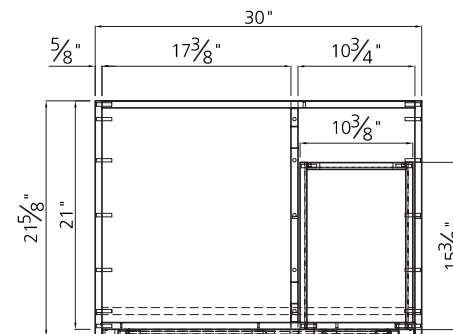

HAVERHILL COLLECTION

30"

SKU # 605-4524
30"W X 34"H X 21-5/8"D

Product Specifications:

- 1 door & 2 drawers
- Vintage oak finish
- A shaker-style door design that's always in style
- Soft-close doors and drawers for smooth and quiet use
- Vanity top, hardware, faucet and drain not included

30" Haverhill vanity base

Replacement parts:

1. 30" HAVERHILL L DOOR _ VINTAGE OAK _MDF - R25736
2. 30" HAVERHILL DRAWER FRONT _ VINTAGE OAK _MDF - R25737
3. 30" HAVERHILL DUMMY TOP RAIL _ VINTAGE OAK _MDF - R25738
4. UNDER MOUNT SLIDE-LOCKING BRACKET - R31314
5. HINGE - R31449
6. MOUNTING PLATE - R31450
7. MALE ASSEMBLY BRACKET - R37614
8. FEMALE ASSEMBLY BRACKET - R37615
9. PAN HEAD SIZE 4 X 16 WITH EXTENDED PITCH - R31206
10. DOOR STOPPER PLASTIC - R31487