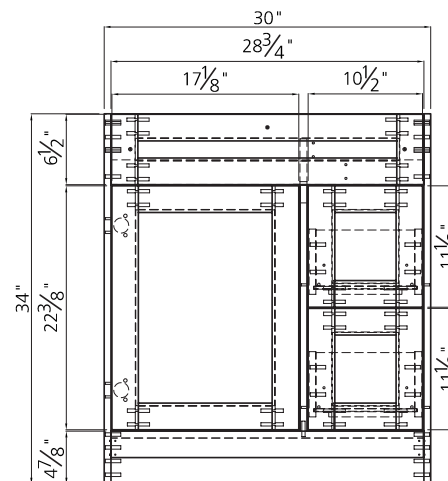

HAVERHILL COLLECTION

30"

SKU # 605-4524
30"W X 34"H X 21-5/8"D

Product Specifications:

- 1 door & 2 drawers
- Vintage oak finish
- A shaker-style door design that's always in style
- Soft-close doors and drawers for smooth and quiet use
- Vanity top, hardware, faucet and drain not included

30" Haverhill vanity base

Replacement parts:

1. 30" HAVERHILL L DOOR _ VINTAGE OAK _MDF - R25736
2. 30" HAVERHILL DRAWER FRONT _ VINTAGE OAK _MDF - R25737
3. 30" HAVERHILL DUMMY TOP RAIL _ VINTAGE OAK _MDF - R25738
4. UNDER MOUNT SLIDE-LOCKING BRACKET - R31314
5. HINGE - R31449
6. MOUNTING PLATE - R31450
7. MALE ASSEMBLY BRACKET - R37614
8. FEMALE ASSEMBLY BRACKET - R37615
9. PAN HEAD SIZE 4 X 16 WITH EXTENDED PITCH - R31206
10. DOOR STOPPER PLASTIC - R31487