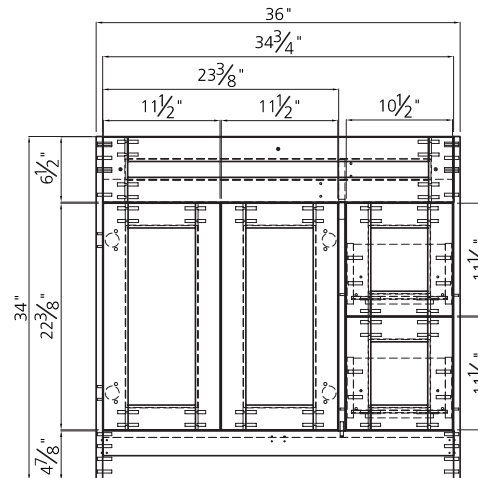

HAVERHILL COLLECTION

36"

SKU # 605-4525

36"W X 34"H X 21-5/8"D

Product Specifications:

- 2 doors & 2 drawers
- Vintage oak finish
- A shaker-style door design that's always in style
- Soft-close doors and drawers for smooth and quiet use
- Vanity top, hardware, faucet and drain not included

36" Haverhill vanity base

Replacement parts:

1. 36" HAVERHILL L&R DOOR_ VINTAGE OAK _MDF - R25739
2. 30" HAVERHILL DRAWER FRONT _ VINTAGE OAK _MDF - R25737
3. 36" HAVERHILL DUMMY TOP RAIL _ VINTAGE OAK _MDF - R25740
4. UNDER MOUNT SLIDE-LOCKING BRACKET - R31314
5. HINGE - R31449
6. MOUNTING PLATE - R31450
7. MALE ASSEMBLY BRACKET - R37614
8. FEMALE ASSEMBLY BRACKET - R37615
9. PAN HEAD SIZE 4 X 16 WITH EXTENDED PITCH - R31206
10. DOOR STOPPER PLASTIC - R31487