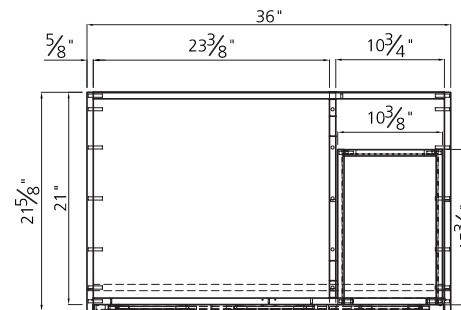

HAVERHILL COLLECTION

36"

SKU # 605-4525

36"W X 34"H X 21-5/8"D

Product Specifications:

- 2 doors & 2 drawers
- Vintage oak finish
- A shaker-style door design that's always in style
- Soft-close doors and drawers for smooth and quiet use
- Vanity top, hardware, faucet and drain not included

36" Haverhill vanity base

Replacement parts:

1. 36" HAVERHILL L&R DOOR_ VINTAGE OAK _MDF - R25739
2. 30" HAVERHILL DRAWER FRONT _ VINTAGE OAK _MDF - R25737
3. 36" HAVERHILL DUMMY TOP RAIL _ VINTAGE OAK _MDF - R25740
4. UNDER MOUNT SLIDE-LOCKING BRACKET - R31314
5. HINGE - R31449
6. MOUNTING PLATE - R31450
7. MALE ASSEMBLY BRACKET - R37614
8. FEMALE ASSEMBLY BRACKET - R37615
9. PAN HEAD SIZE 4 X 16 WITH EXTENDED PITCH - R31206
10. DOOR STOPPER PLASTIC - R31487