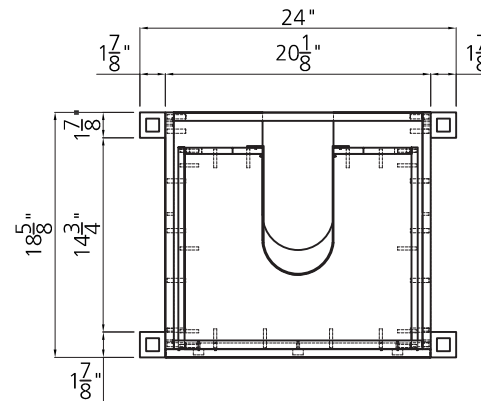

MACKENZIE COLLECTION

24"

SKU # 605-4528

24"W X 33-1/4"H X 18-5/8"D

Product Specifications:

- 1 drawer
- Bright white finish
- Open shelf is ideal for showcasing baskets and linens
- Soft-close drawers for smooth and quiet use
- Vanity top, hardware, faucet and drain not included

24" Mackenzie vanity base

Replacement parts:

1. 24" MACKENZIE TOP FRONT DUMMY_ BRIGHT WHITE _MDF - R25747
2. 24" MACKENZIE DRAWER FRONT_ BRIGHT WHITE _MDF - R25749
3. 24" MACKENZIE BTM FLOOR SUP FRONT_ BRIGHT WHITE _MDF - R25751
4. UNDER MOUNT SLIDE-LOCKING BRACKET - R31314
5. MALE ASSEMBLY BRACKET - R37614
6. FEMALE ASSEMBLY BRACKET - R37615
7. PAN HEAD SIZE 4 X 16 WITH EXTENDED PITCH - R31206