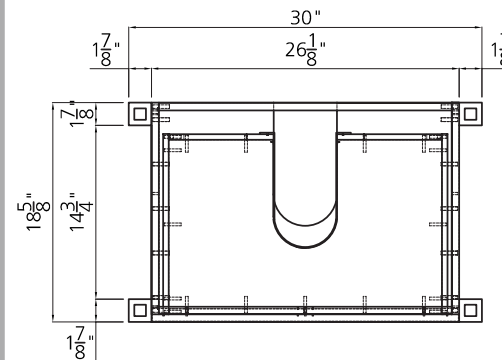

MACKENZIE COLLECTION

30"

SKU # 605-4529

30"W X 33-1/4"H X 18-5/8"D

Product Specifications:

- 1 drawer
- Bright white finish
- Open shelf is ideal for showcasing baskets and linens
- Soft-close drawers for smooth and quiet use
- Vanity top, hardware, faucet and drain not included

30" Mackenzie vanity base

Replacement parts:

1. 30" MACKENZIE TOP FRONT DUMMY_ BRIGHT WHITE _MDF - R25753
2. 30" MACKENZIE DRAWER FRONT_ BRIGHT WHITE _MDF - R25755
3. 30" MACKENZIE BTM FLOOR SUP FRONT_ BRIGHT WHITE _MDF - R25757
4. UNDER MOUNT SLIDE-LOCKING BRACKET - R31314
5. MALE ASSEMBLY BRACKET - R37614
6. FEMALE ASSEMBLY BRACKET - R37615
7. PAN HEAD SIZE 4 X 16 WITH EXTENDED PITCH - R31206