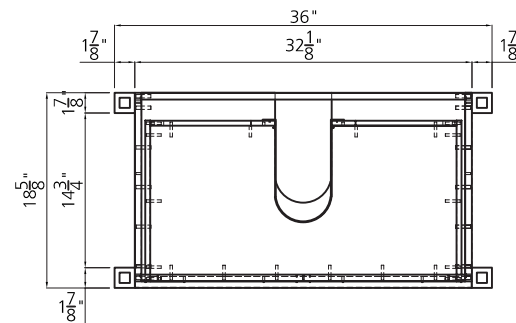

MACKENZIE COLLECTION

36"

SKU # 605-4530

36"W X 33-1/4"H X 18-5/8"D

Product Specifications:

- 1 drawer
- Bright white finish
- Open shelf is ideal for showcasing baskets and linens
- Soft-close drawers for smooth and quiet use
- Vanity top, hardware, faucet and drain not included

36" Mackenzie vanity base

Replacement parts:

1. 36" MACKENZIE TOP FRONT DUMMY_ BRIGHT WHITE _MDF - R25758
2. 36" MACKENZIE DRAWER FRONT_ BRIGHT WHITE_MDF - R25760
3. 36" MACKENZIE BTM FLOOR SUP FRONT_ BRIGHT WHITE_MDF - R25762
4. UNDER MOUNT SLIDE-LOCKING BRACKET - R31314
5. MALE ASSEMBLY BRACKET - R37614
6. FEMALE ASSEMBLY BRACKET - R37615
7. PAN HEAD SIZE 4 X 16 WITH EXTENDED PITCH - R31206