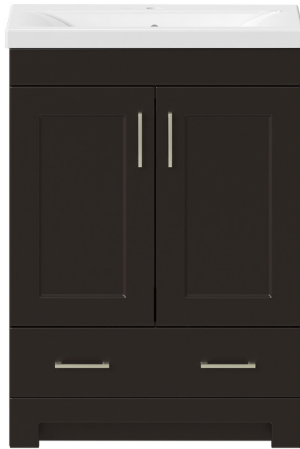

STAVERTON COLLECTION

24"

SKU # 483-8006
24"W X 33-1/4"H X 15-1/2"D

Product Specifications:

- 2 doors & 1 drawer
- Espresso bean finish
- Soft-close doors and drawer for smooth and quiet use
- Brushed nickel hardware included
- White ceramic vanity top with overflow – set for a single-hole faucet
- Faucet and drain not included

24" Staverton vanity combo

Replacement parts:

1. Left door espresso tf mdf - R19786
2. Right door espresso tf mdf - R19787
3. Drawer front espresso tf mdf - R19385
4. Kick espresso tf mdf - R19788
5. Top rail espresso tf mdf - R19387
6. 0 Crank hinge soft close sq box - R37628
7. Mounting plate with euro screw, h=2, - sq box - R37629
8. BN handle (het-118016700) 96cc - R31001
9. K. handle screw 24mm threm4 (71555-local) - R37279
10. K. handle screw 32mm thread - local - R31280
11. 350 um drw slide soft close full extension taiming - R31249
12. Female assembly bracket (kick) - R37614
13. Male assembly bracket (kick) - R37615
14. 24" barlow sink - R87329