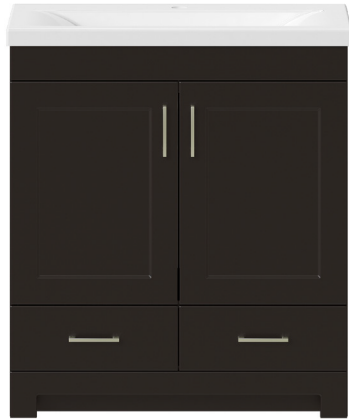

# STAVERTON COLLECTION

30"

SKU # 483-8007  
30-1/8"W X 33-1/4"H X 15-1/2"D

## Product Specifications:

- 2 doors & 2 drawers
- Espresso bean finish
- Soft-close doors and drawers for smooth and quiet use
- Brushed nickel hardware included
- White ceramic vanity top with overflow – set for a single-hole faucet
- Faucet and drain not included

### 30" Staverton vanity combo