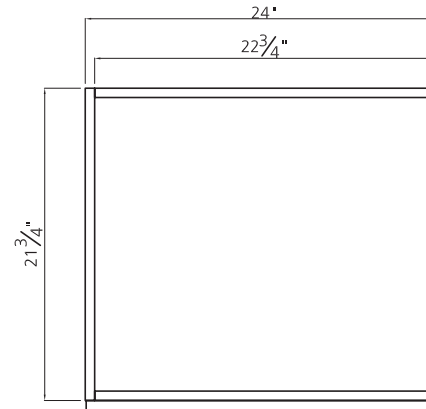

STRATTON COLLECTION

24"

SKU # 605-4636
24"W X 32"H X 21-3/4"D

Product Specifications:

- 2 doors
- On-trend gray finish with stylish door profile coordinates with any décor
- Soft-close doors for smooth and quiet use
- Vanity top, hardware and faucet sold separately

Product Dimensions

24"W X 32"H X 21-3/4"D

24" Stratton vanity base

Replacement parts:

1. Door - R17881
2. Non-functional drawer front - R17882
3. Toe-kick - R12664
4. Hinge (overlay) - R37628
5. Hinge fixing plate - R37629
6. Female assembly bracket (kick) - R37614
7. Male assembly bracket (kick) - R37615