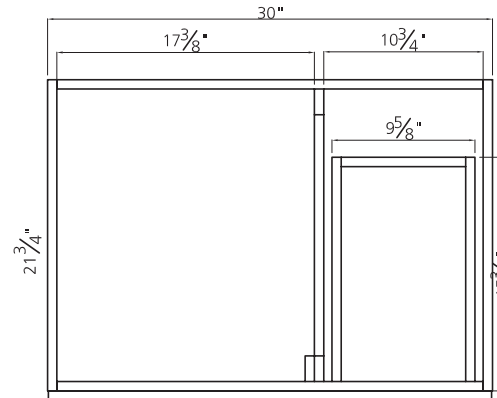

# STRATTON COLLECTION

30"

SKU # 605-4637  
**30"W X 32"H X 21-3/4"D**

## Product Specifications:

- 1 door with 2 drawers (right)
- On-trend gray finish with stylish door profile coordinates with any décor
- Soft-close door and drawers for smooth and quiet use
- Vanity top, hardware and faucet sold separately

## Product Dimensions

30"W X 32"H X 21-3/4"D

30" Stratton vanity base