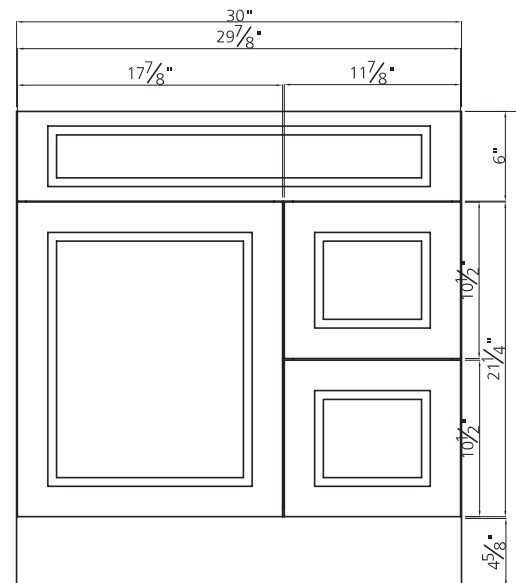

# STRATTON COLLECTION

30"

SKU # 605-4637  
**30"W X 32"H X 21-3/4"D**

## Product Specifications:

- 1 door with 2 drawers (right)
- On-trend gray finish with stylish door profile coordinates with any décor
- Soft-close door and drawers for smooth and quiet use
- Vanity top, hardware and faucet sold separately

## Product Dimensions

30"W X 32"H X 21-3/4"D

30" Stratton vanity base