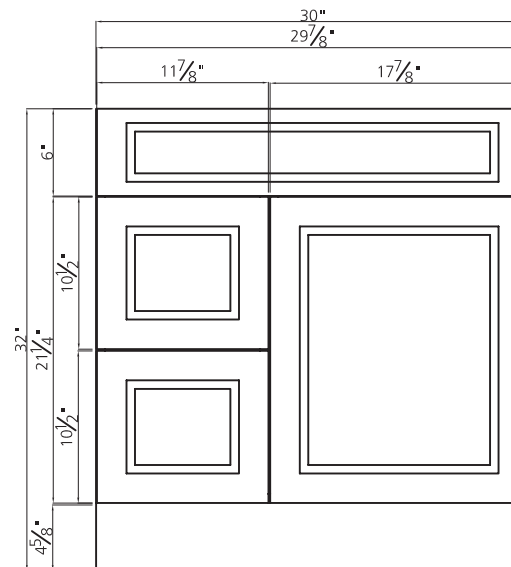

STRATTON COLLECTION

30"

SKU # 605-4642
30"W X 32"H X 21-3/4"D

Product Specifications:

- 1 door with 2 drawers (left)
- On-trend gray finish with stylish door profile coordinates with any décor
- Soft-close door and drawers for smooth and quiet use
- Vanity top, hardware and faucet sold separately

Product Dimensions

30"W X 32"H X 21-3/4"D

30" Stratton vanity base

Replacement parts:

1. Door - R17883
2. Drawer front - R17884
3. Non-functional drawer front - R17885
4. Toe-kick - R12671
5. Hinge (overlay) - R37628
6. Hinge fixing plate - R37629
7. Female assembly bracket (kick) - R37614
8. Male assembly bracket (kick) - R37615
9. Ball bearing slides - R31129