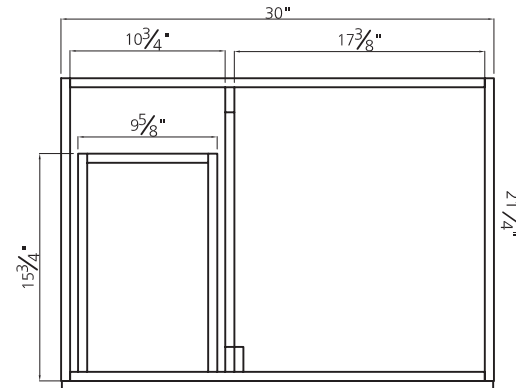

STRATTON COLLECTION

30"

SKU # 605-4642
30"W X 32"H X 21-3/4"D

Product Specifications:

- 1 door with 2 drawers (left)
- On-trend gray finish with stylish door profile coordinates with any décor
- Soft-close door and drawers for smooth and quiet use
- Vanity top, hardware and faucet sold separately

Product Dimensions

30"W X 32"H X 21-3/4"D

30" Stratton vanity base

Replacement parts:

1. Door - R17883
2. Drawer front - R17884
3. Non-functional drawer front - R17885
4. Toe-kick - R12671
5. Hinge (overlay) - R37628
6. Hinge fixing plate - R37629
7. Female assembly bracket (kick) - R37614
8. Male assembly bracket (kick) - R37615
9. Ball bearing slides - R31129