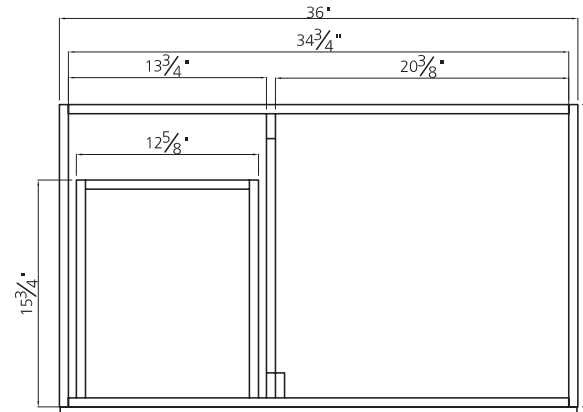

STRATTON COLLECTION

36"

SKU # 605-4643
36"W X 32"H X 21-3/4"D

Product Specifications:

- 1 door with 2 drawers (left)
- On-trend gray finish with stylish door profile coordinates with any décor
- Soft-close door and drawers for smooth and quiet use
- Vanity top, hardware and faucet sold separately

Product Dimensions

36"W X 32"H X 21-3/4"D

36" Stratton vanity base

Replacement parts:

1. Door - R17886
2. Drawer front - R17887
3. Non-functional drawer front - R17888
4. Toe-kick - R12680
5. Hinge (overlay) - R37628
6. Hinge fixing plate - R37629
7. Female assembly bracket (kick) - R37614
8. Male assembly bracket (kick) - R37615
9. Ball bearing slides - R31129